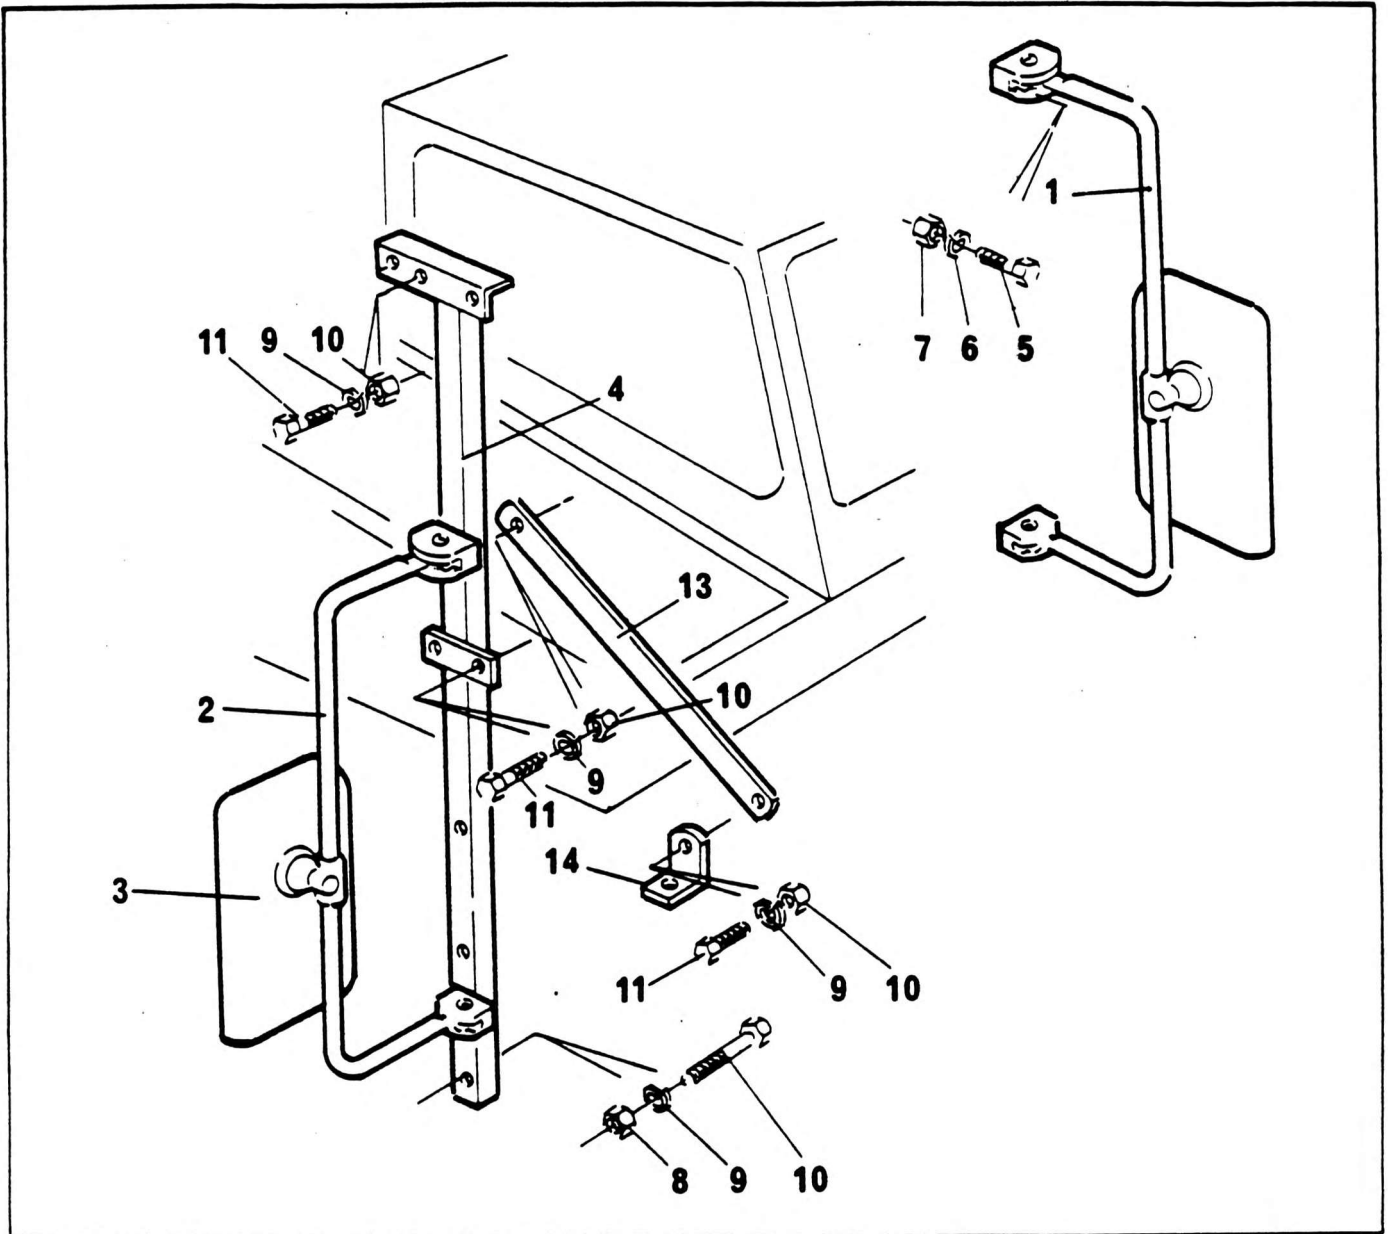

MIRROR INSTALL (CHASSIS CAB)

NO.	PART NO.	QTY.	DESCRIPTION	NO.	PART NO.	QTY.	DESCRIPTION
1	6-628-990021	1	Mirror Bracket	12	7091102	1	Bolt Hex Head M8 x 60 Long
2	7-628-000032	1	Mirror Mounting Loop	13	6-180-990075	1	Brace
3	7-628-000033	2	Mirror	14	6-184-991650	1	Bracket
4	6-966-990279	1	Mirror Support Post				
5	7045102	4	Screw Hex Head M6 x 20 Long				
6	7066536	4	Washer Plain M6				
7	7069102	4	Nut M6				
8	7091305	3	Bolt Hex Head M8 x 100 Long				
9	7066537	10	Washer Plain M8				
10	7069201	10	Nut Hex M8				
11	7045202	6	Screw Hex Head M8 x 25 Long				